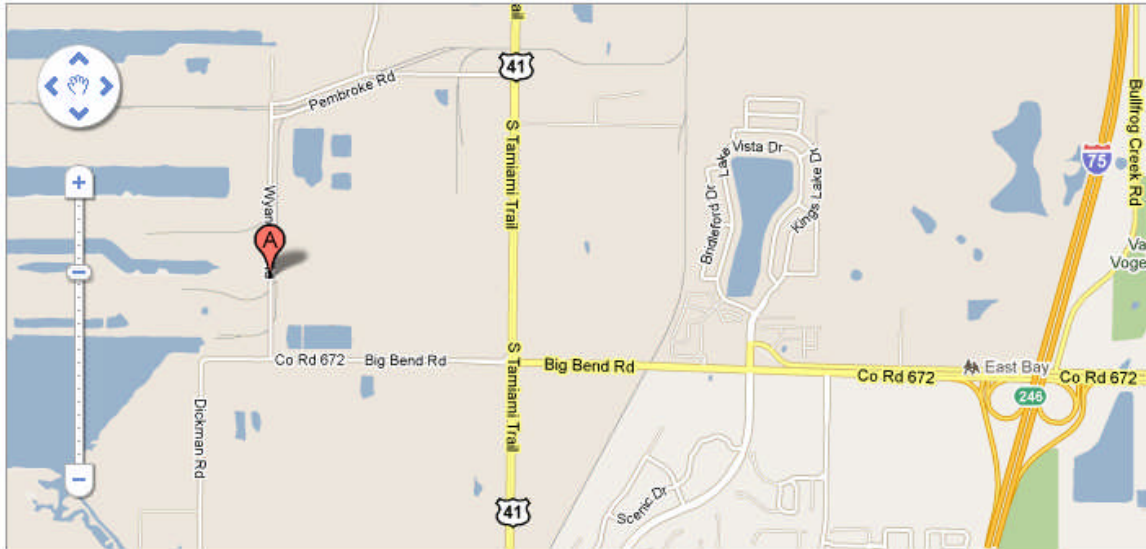

Big Bend Power Station
13031 Wyandotte Road, Apollo Beach, FL 33572

From I75, take exit 246 (Big Bend Road) and head west on Big Bend Road.
Take Right on Wyandotte Road.
Enter Plant on left at Gate 50.